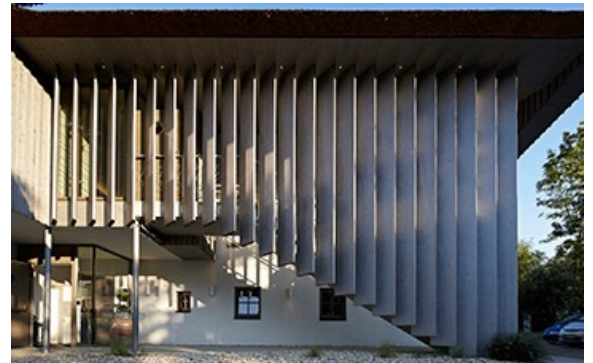

Products

Products
CLT

Product volume (m³)
110

Photo credit: HALBRITTER & HILLERBRAND ZT GMBH