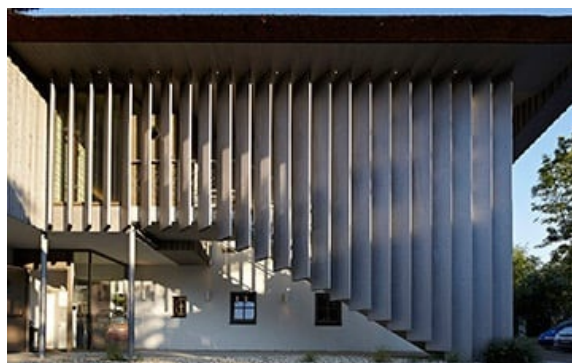

StoraEnso

Products

Products and Services

Sylva™ CLT Floors and Roofs,
Sylva™ CLT Walls

Product volume (m³)

110

Team

Partner of Stora Enso

ZMP Holzbausysteme

Architect

HALBRITTER & HILLERBRAND ZT
GMBH

Structural Engineer

ZMP GmbH

Specialist Timber Subcontractor

ZMP GmbH

Photo credit: HALBRITTER & HILLERBRAND ZT
GMBH