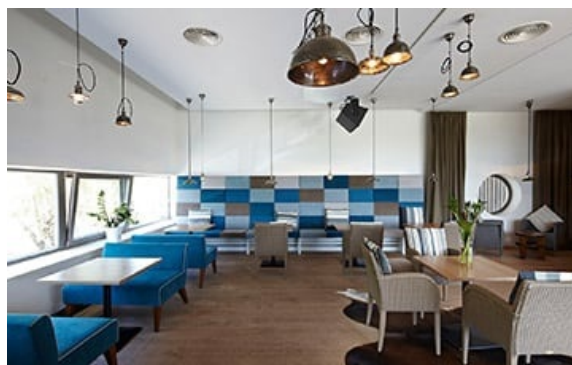

Photo credit: HALBRITTER & HILLERBRAND ZT
GMBH