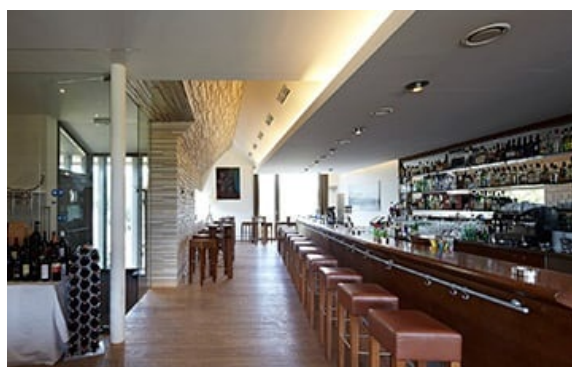

Photo credit: HALBRITTER & HILLERBRAND ZT
GMBH