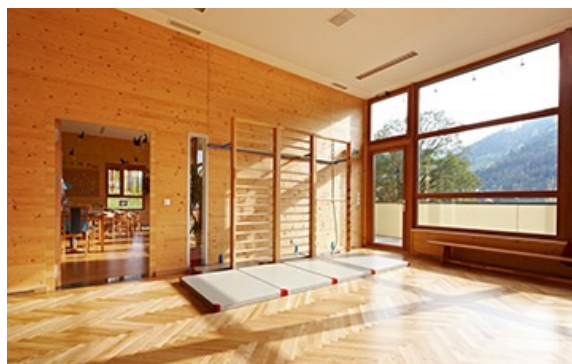

Photo credit: Stora Enso