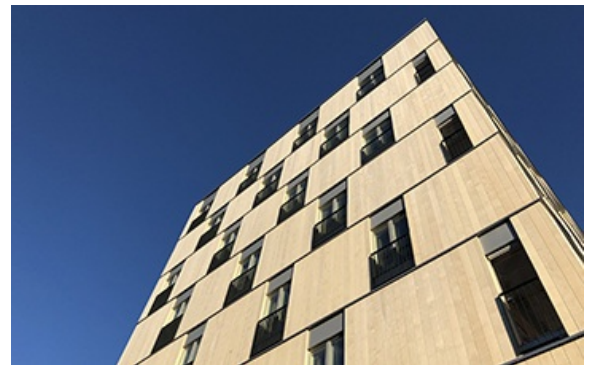

PUURAKENTAJAT.FI

Wood City, comprised of an office building, a hotel and two apartment buildings, is a masterpiece of the latest wooden construction. "Wood provides excellent opportunities for constructing special architecture. In Wood City, impressive city architecture will meet modern wood-based building solutions in a unique way", says Antti Raunemaa, Production Director, SRV Group. The Wood City residential buildings were built using massive, wood-based modular technology. Stora Enso's CLT (Cross Laminated Timber) modules were built in a factory and assembled at the construction site. A construction system based on these wooden elements enables approximately 20 – 70 % faster assembly than competing solutions, depending on the construction method. "Wood provides excellent opportunities for constructing special architecture. In Wood City, impressive city architecture will meet modern wood-based building solutions in a unique way", says Antti Raunemaa.

Residential Multi-storey Building Concept by Stora Enso

Multi-storey buildings in massive wood are high-performing, renewable structures that can help to meet the growing demand for new urban buildings and more efficient, sustainable construction.

[Click here to learn more about our residential multi-storey building concept.](#)

General

Delivery year
2017

Building type
Flats

Storeys
8

Units
98

Photo credit: Stora Enso

Products

Products
LVL, LVL rib panel

Product volume (m³)
2 400

Product delivery duration (weeks)
25

Number of truck deliveries
200