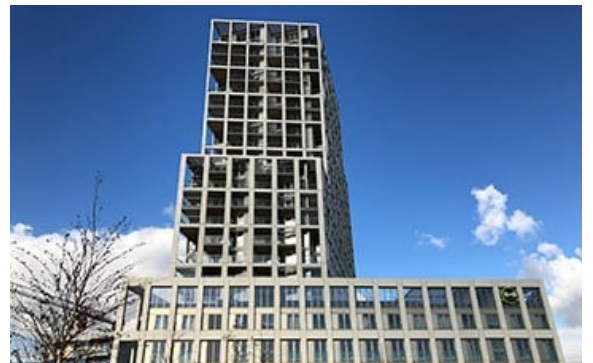

Residential Multi-storey Building Concept by Stora Enso

Multi-storey buildings in massive wood are high-performing, renewable structures that can help to meet the growing demand for new urban buildings and more efficient, sustainable construction.

Click here to learn more about our [residential multi-storey building concept](#).

General

Delivery year

2018

Building type

Multi Residential

Area (m²)

4,200

Storeys

26

Units

Photo credit: CLT-S